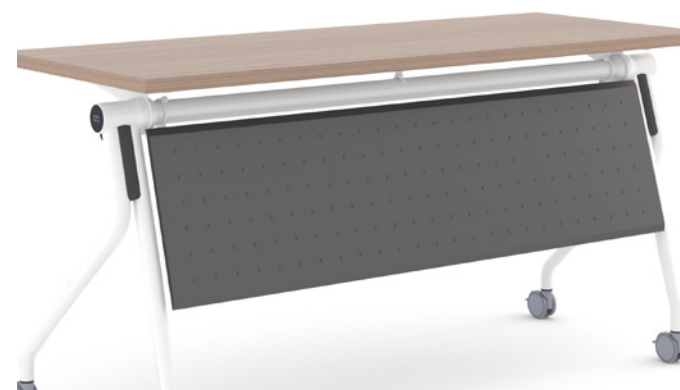

Frame width	47.25", 59.05" and 70.85"
Frame Color	Platinum and White
Width between front legs	44.5", 56.25" and 68.1"
Width between rear legs	40.75", 52.5" and 64.35"
Leg Depth	21"
Cantilever Depth	13.75"
Height (excluding top)	28.5"
Worksurface widths	48", 60" and 72"
Worksurface depths	24" and 30"
Worksurface thickness	1"
Modesty Panel	Steel
Modesty Panel Width	39.5", 51.25" and 63.1"
Modesty Panel Height	14"
Clearance between Modesty Panel and Floor	12"
Castors	Soft, Height Adjustable, Locking
Weight Capacity	200 lbs
Frame weight without top	27 lbs
Power in-feed length	72"
Power Box	2 electrical outlets with worksurface clamp
Certifications	BIFMAX5.5-2014
Electrical Compliance	ETL Listed, UL Recognized

Certifications
ANSI/BIFMA X5.5-2014
ETL Listed, UL Recognized
Indoor Advantage Gold™

Power

- Power infeed with control box and 6' cord.
- Directional, cannot be back fed
- Connections are non-sequential
- Visual indicator of system status
- Connect up to 8 Concur Tables from a single 15 am corded infeed.
- ETL Listed
- UL Recognized

Features

Push button flip/lock/nest functionality

48", 60" and 72" wide / 24" and 30" deep

Optional modesty panel

Optional ganging kit for consistent clean rows and layouts

Locking castors with height adjustability