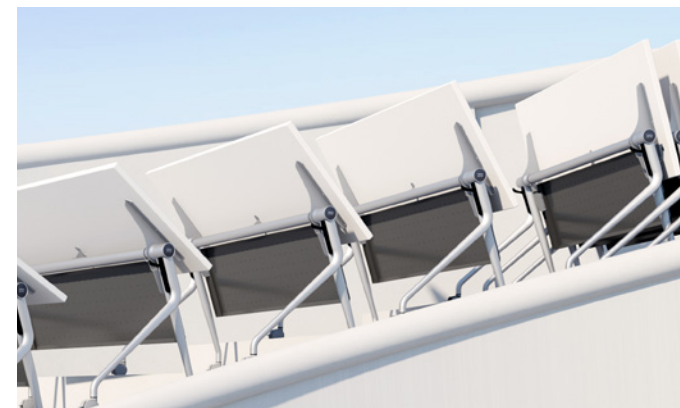

Features

Push button flip/lock/nest functionality

48", 60" and 72" wide / 24" and 30" deep

Optional modesty panel

Optional ganging kit for consistent clean rows and layouts

Locking castors with height adjustability