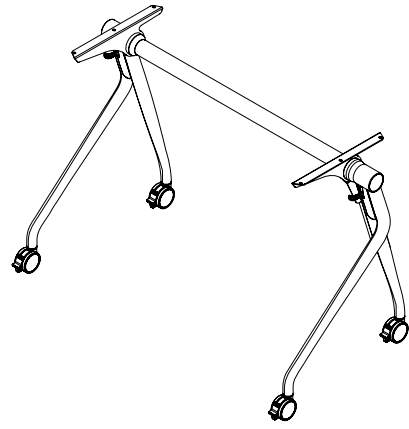

Statement of Line

Frame Assembly