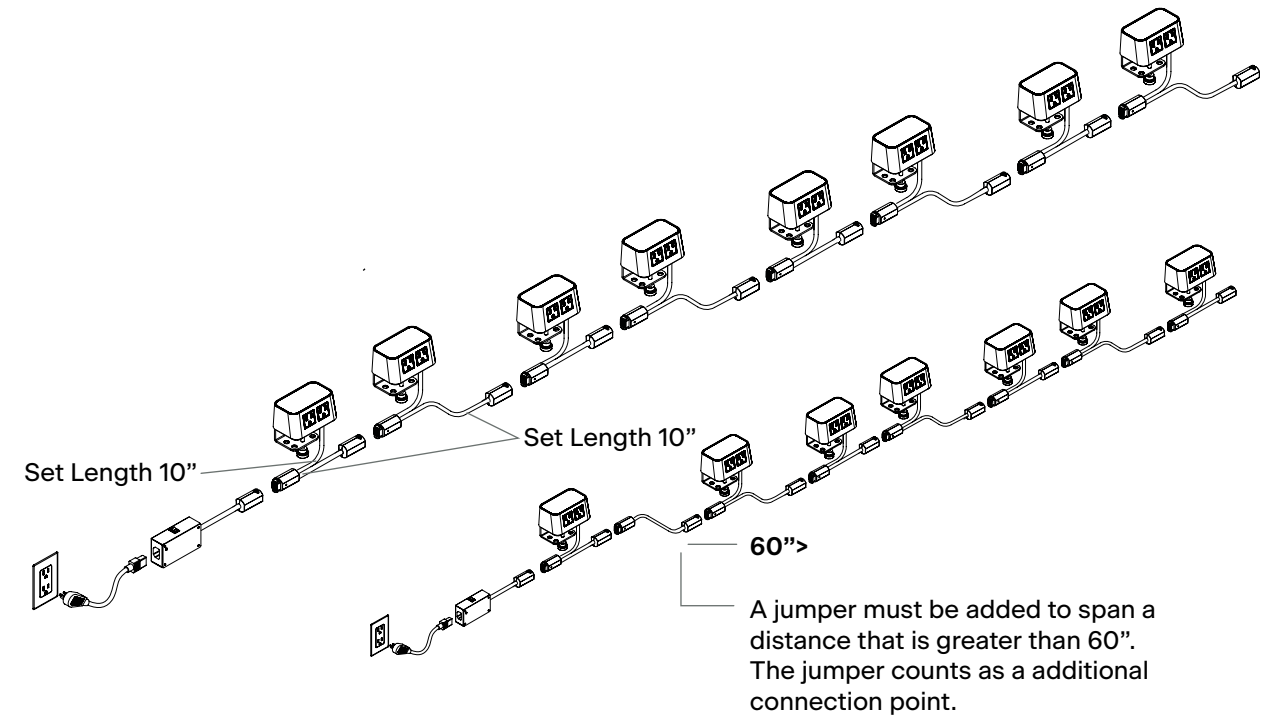

Power

- Power infeed with control box and 6' cord.
- Directional, cannot be back fed
- Connections are non-sequential
- Visual indicator of system status
- Connect up to 8 Concur Tables from a single 15 am corded infeed.
- ETL Listed
- UL Recognized