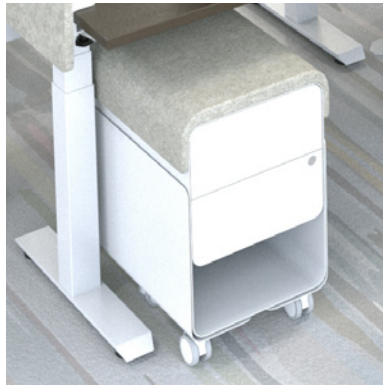

Certifications

ANSI/BIFMA X5.9-2019
Indoor Advantage Gold™

Features

5 pedestal styles offer customizable personal storage for both touchdown and permanent workstations

Mix and match 3 housing colors, 7 door / bag drop colors and 10 fabric colors for unlimited design possibilities