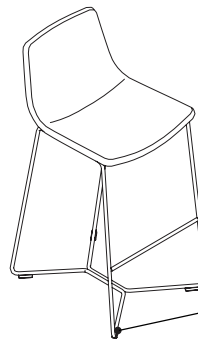

Arms are available as an option for guest, stacking, and conference chair.

Glides are polyethylene for superior durability on carpeted and hard floors. Glides are available in milk or black.

	Overall Depth	Width	Height	Functional Seat Depth	Seat Width	Seat Height from Floor	Back Width	Back Height from Seat
Guest Chair	21½"	19¼"	33¼"	17¾"	17¾"	18¾"	16¾"	18¾"
Stacking Chair	21½"	19¼"	33¼"	17¾"	17¾"	18¾"	16¾"	18¾"
Lounge Chair	26½"	26½"	28"	21¾"	26½"	15¾"	25¾"	19¼"
Bar Stool	21½"	19¼"	40"	17¾"	17¾"	29½"	14¼"	13"
Conference Chair	21½"	19¼"	32 – 36"	17¾"	17¾"	17½ – 20½"	16¾"	18¾"