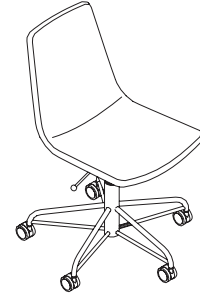

West Elm Work Slope

Seating Collection

AMQ | west elm

Statement of Line

Guest Chair

Stacking Chair

Conference Chair

Lounge Chair

Stool

Specifications

Simple yet timeless design allows the West Elm Work Slope family of seating to blend seamlessly into the modern office. A wide range of paint colors and upholstery options ranging from muted to playful add personality.

Seat and back are always fully upholstered.

Stackable base configuration allows for easier storage and cleaning. Stacking chairs can be stacked up to five high.

The double-needle stitch down the center of the slope seat and back is an iconic detail of the slope chair. As an option, slope upholstery can be specified with this seam.

360° adjustable height swivel mechanism is standard on five-star base models.

Seat height adjusts 4", from 17½"H to 20½"H, with a pneumatic adjustment mechanism. To lower, pull lever up while seated. To raise, pull lever up and keep your weight off the chair.