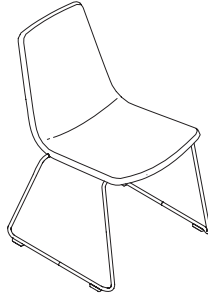

West Elm Work Slope

Seating Collection

AMQ | west elm

Statement of Line

Guest Chair

Stacking Chair

Conference Chair

Lounge Chair

Stool

Specifications

Simple yet timeless design allows the West Elm Work Slope family of seating to blend seamlessly into the modern office. A wide range of paint colors and upholstery options ranging from muted to playful add personality.

Seat and back are always fully upholstered.

Stackable base configuration allows for easier storage and cleaning. Stacking chairs can be stacked up to five high.

The double-needle stitch down the center of the slope seat and back is an iconic detail of the slope chair. As an option, slope upholstery can be specified with this seam.

360° adjustable height swivel mechanism is standard on five-star base models.

Seat height adjusts 4", from 17½"H to 20½"H, with a pneumatic adjustment mechanism. To lower, pull lever up while seated. To raise, pull lever up and keep your weight off the chair.