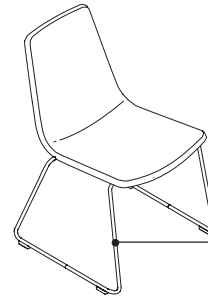

West Elm Work Slope

Seating Collection

AMQ | west elm

Statement of Line

Guest Chair

Stacking Chair

Conference Chair

Lounge Chair

Stool

Specifications

Simple yet timeless design allows the West Elm Work Slope family of seating to blend seamlessly into the modern office. A wide range of paint colors and upholstery options ranging from muted to playful add personality.

Seat and back are always fully upholstered.

Stackable base configuration allows for easier storage and cleaning. Stacking chairs can be stacked up to five high.

The double-needle stitch down the center of the slope seat and back is an iconic detail of the slope chair. As an option, slope upholstery can be specified with this seam.

360° adjustable height swivel mechanism is standard on five-star base models.

Seat height adjusts 4", from 17½"H to 20½"H, with a pneumatic adjustment mechanism. To lower, pull lever up while seated. To raise, pull lever up and keep your weight off the chair.