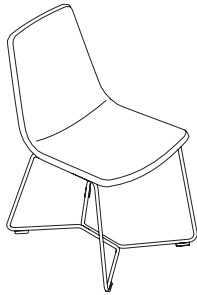

West Elm Work Slope

Seating Collection

AMQ | west elm

Statement of Line

Guest Chair

Stacking Chair

Conference Chair

Lounge Chair

Stool

Specifications

Simple yet timeless design allows the West Elm Work Slope family of seating to blend seamlessly into the modern office. A wide range of paint colors and upholstery options ranging from muted to playful add personality.

Seat and back are always fully upholstered.

Stackable base configuration allows for easier storage and cleaning. Stacking chairs can be stacked up to five high.

The double-needle stitch down the center of the slope seat and back is an iconic detail of the slope chair. As an option, slope upholstery can be specified with this seam.

	Overall Depth	Width	Height	Functional Seat Depth	Seat Width	Seat Height from Floor	Back Width	Back Height from Seat
Guest Chair	21½"	19¼"	33¼"	17¾"	17¾"	18¾"	16¾"	18¾"
Stacking Chair	21½"	19¼"	33¼"	17¾"	17¾"	18¾"	16¾"	18¾"
Lounge Chair	26½"	26½"	28"	21¾"	26½"	15¾"	25¾"	19¼"
Bar Stool	21½"	19¼"	40"	17¾"	17¾"	29½"	14¼"	13"
Conference Chair	21½"	19¼"	32 – 36"	17¾"	17¾"	17½ – 20½"	16¾"	18¾"