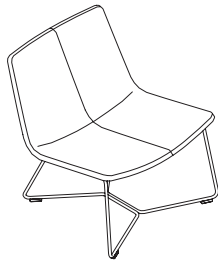

West Elm Work Slope

Seating Collection

AMQ | west elm

Statement of Line

Guest Chair

Stacking Chair

Conference Chair

Lounge Chair

Stool

Specifications

Simple yet timeless design allows the West Elm Work Slope family of seating to blend seamlessly into the modern office. A wide range of paint colors and upholstery options ranging from muted to playful add personality.

Seat and back are always fully upholstered.

Stackable base configuration allows for easier storage and cleaning. Stacking chairs can be stacked up to five high.

The double-needle stitch down the center of the slope seat and back is an iconic detail of the slope chair. As an option, slope upholstery can be specified with this seam.

Leather (Stocked)

Saddle	Fog	Aegean
--------	-----	--------

Features

A stylish seating option for the modern office, Slope is a classic that offers multiple finish combinations.

Curved in the seat and back for added comfort and style.