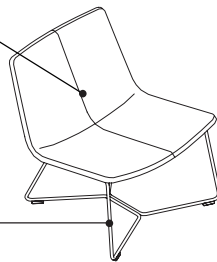

West Elm Work Slope

Seating Collection

AMQ | west elm

Statement of Line

Guest Chair

Stacking Chair

Conference Chair

Lounge Chair

Stool

Specifications

Simple yet timeless design allows the West Elm Work Slope family of seating to blend seamlessly into the modern office. A wide range of paint colors and upholstery options ranging from muted to playful add personality.

Seat and back are always fully upholstered.

Stackable base configuration allows for easier storage and cleaning. Stacking chairs can be stacked up to five high.

The double-needle stitch down the center of the slope seat and back is an iconic detail of the slope chair. As an option, slope upholstery can be specified with this seam.

360° adjustable height swivel mechanism is standard on five-star base models.

Seat height adjusts 4", from 17½"H to 20½"H, with a pneumatic adjustment mechanism. To lower, pull lever up while seated. To raise, pull lever up and keep your weight off the chair.