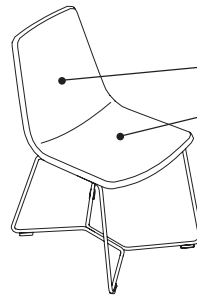

West Elm Work Slope

Seating Collection

AMQ | west elm

Statement of Line

Guest Chair

Stacking Chair

Conference Chair

Lounge Chair

Stool

Specifications

Simple yet timeless design allows the West Elm Work Slope family of seating to blend seamlessly into the modern office. A wide range of paint colors and upholstery options ranging from muted to playful add personality.

Seat and back are always fully upholstered.

Stackable base configuration allows for easier storage and cleaning. Stacking chairs can be stacked up to five high.

The double-needle stitch down the center of the slope seat and back is an iconic detail of the slope chair. As an option, slope upholstery can be specified with this seam.

360° adjustable height swivel mechanism is standard on five-star base models.

Seat height adjusts 4", from 17½"H to 20½"H, with a pneumatic adjustment mechanism. To lower, pull lever up while seated. To raise, pull lever up and keep your weight off the chair.