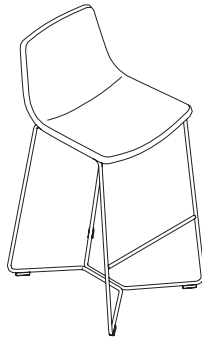

West Elm Work Slope

Seating Collection

AMQ | west elm

Statement of Line

Guest Chair

Stacking Chair

Conference Chair

Lounge Chair

Stool

Specifications

Simple yet timeless design allows the West Elm Work Slope family of seating to blend seamlessly into the modern office. A wide range of paint colors and upholstery options ranging from muted to playful add personality.

Seat and back are always fully upholstered.

Stackable base configuration allows for easier storage and cleaning. Stacking chairs can be stacked up to five high.

The double-needle stitch down the center of the slope seat and back is an iconic detail of the slope chair. As an option, slope upholstery can be specified with this seam.

	Overall Depth	Width	Height	Functional Seat Depth	Seat Width	Seat Height from Floor	Back Width	Back Height from Seat
Guest Chair	21½"	19¼"	33¼"	17¾"	17¾"	18¾"	16¾"	18¾"
Stacking Chair	21½"	19¼"	33¼"	17¾"	17¾"	18¾"	16¾"	18¾"
Lounge Chair	26½"	26½"	28"	21¾"	26½"	15¾"	25¾"	19¼"
Bar Stool	21½"	19¼"	40"	17¾"	17¾"	29½"	14¼"	13"
Conference Chair	21½"	19¼"	32 – 36"	17¾"	17¾"	17½ – 20½"	16¾"	18¾"