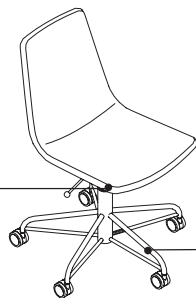

Seat and back are always fully upholstered.

Stackable base configuration allows for easier storage and cleaning. Stacking chairs can be stacked up to five high.

The double-needle stitch down the center of the slope seat and back is an iconic detail of the slope chair. As an option, slope upholstery can be specified with this seam.

Wire frame base is painted and available in a range of standard, accent and Lux Coatings.

Ships knocked down and the seat must be assembled to the frame on site, with the exception of the stacker with arms and the guest chair with arms which ship fully assembled. All slope styles come in a single carton.

360° adjustable height swivel mechanism is standard on five-star base models.

Seat height adjusts 4", from 17½"H to 20½"H, with a pneumatic adjustment mechanism. To lower, pull lever up while seated. To raise, pull lever up and keep your weight off the chair.

	Overall Depth	Width	Height	Functional Seat Depth	Seat Width	Seat Height from Floor	Back Width	Back Height from Seat
Guest Chair	21½"	19¼"	33¼"	17¾"	17¾"	18¾"	16¾"	18¾"
Stacking Chair	21½"	19¼"	33¼"	17¾"	17¾"	18¾"	16¾"	18¾"
Lounge Chair	26½"	26½"	28"	21¾"	26½"	15¾"	25¾"	19¼"
Bar Stool	21½"	19¼"	40"	17¾"	17¾"	29½"	14¼"	13"
Conference Chair	21½"	19¼"	32 – 36"	17¾"	17¾"	17½ – 20½"	16¾"	18¾"